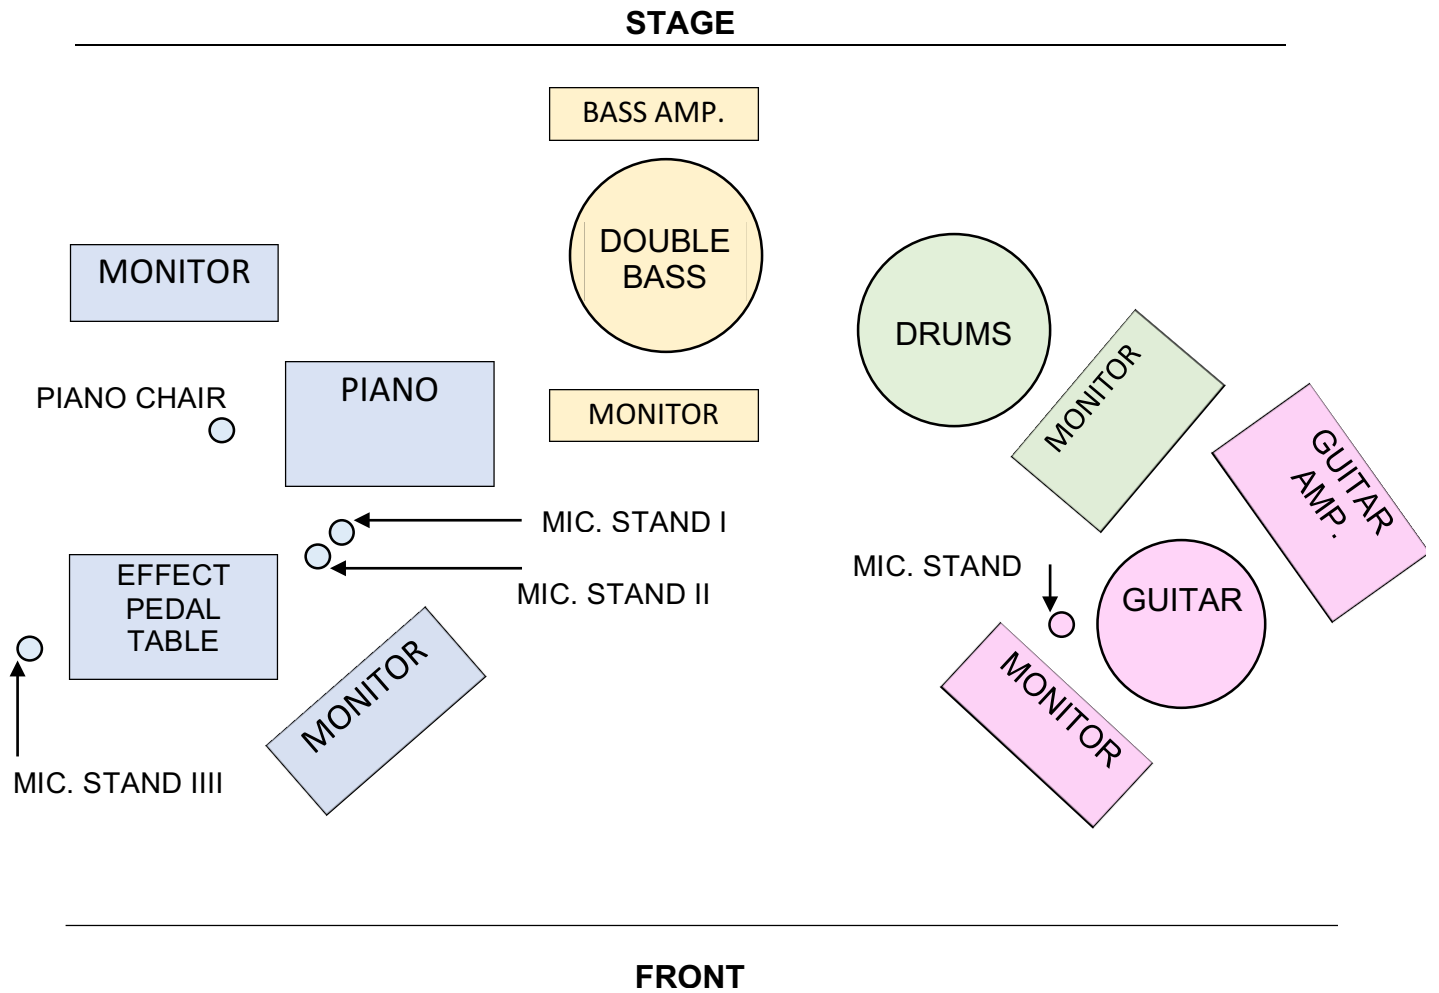

KADRI VOORAND QUARTET RIDER

Kadri Voorand (vocals/piano):

- 1 mic. for voice
- 1 jack (1/4 inch) cable, stereo-DI-box for electronic effects
- 1 condenser mic. for calimba
- 3 mic.-stands
- tuned acoustic piano in good technical condition
- 2 monitors
- piano chair
- one small table for electronics
- ear monitor system if possible

Marek Talts (guitar):

- guitar amp (Fender with tubes, if possible)
- 1 mic for guitar amp
- guitar stand (if possible)
- extension cable (for pedalboard)
- monitor

Taavo Remmel (bass):

- 1 Bass amp
- 1 mic for the bass amp monitor

Ahto Abner (drums):

- 18" Bd
- 12", 14" toms
- 14" snare drum,
- 3 cymbal stands
- All drums must have coated top heads (remo ambassador / aquarian modern vintage).
- A drum chair
- Preferred brands for drums: Yamaha, Pearl, DW..
- Monitor

STAGE PLAN

LEGEND:

- Kadri Voorand (vocals/piano)
- Marek Talts (guitar)
- Taavo Remmel (bass)
- Ahto Abner (drums)